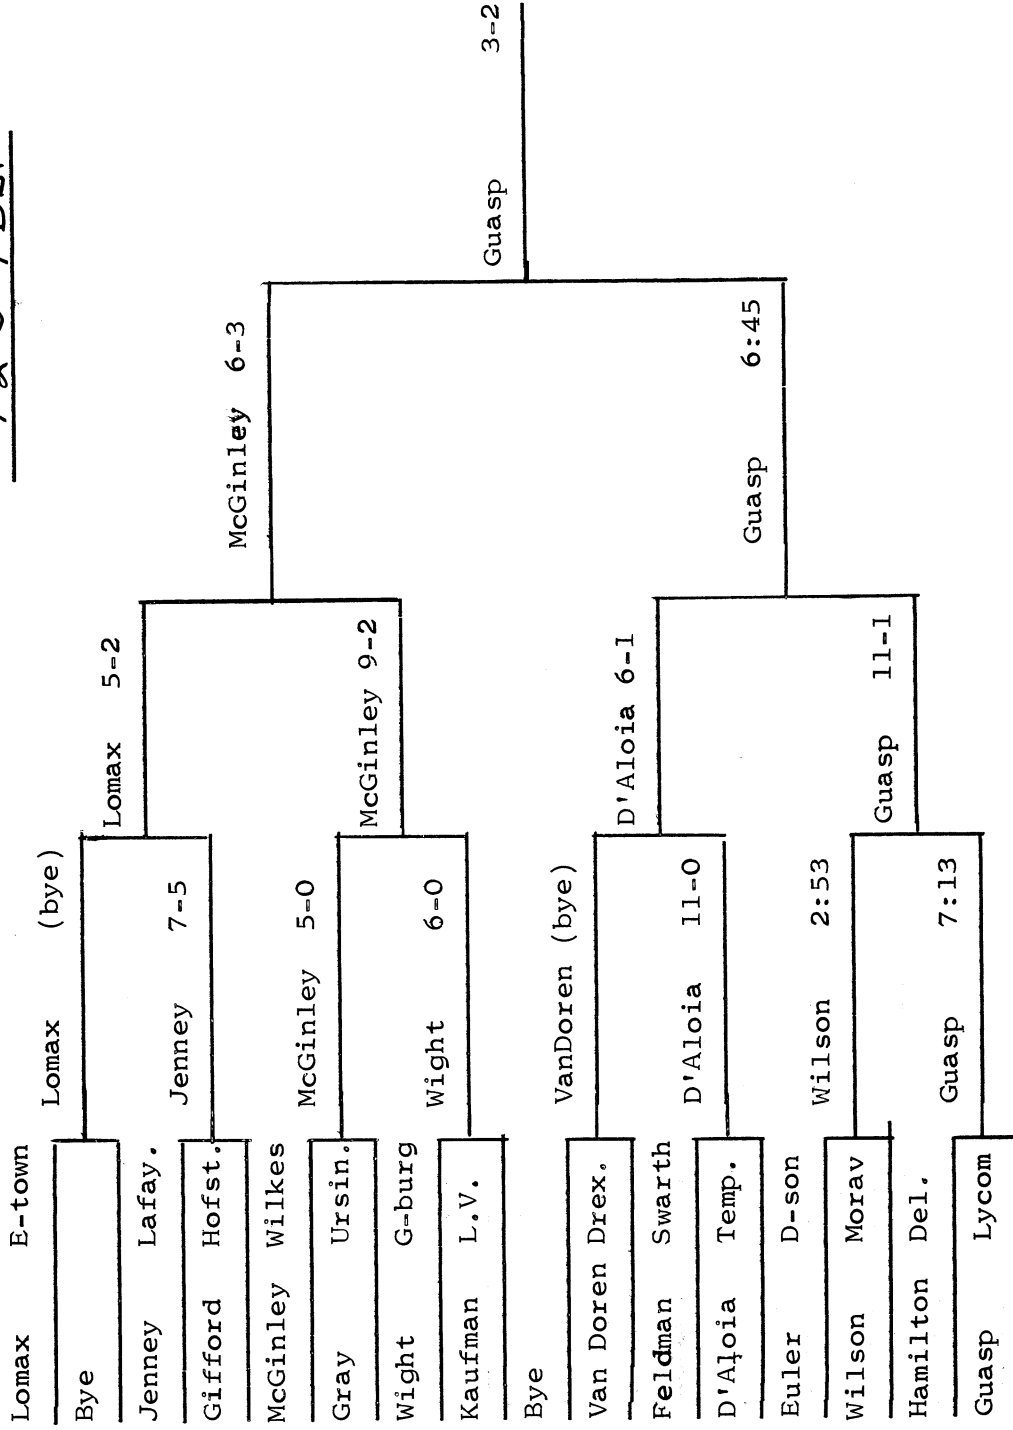

II. Outstanding Wrestler: Joe Bavaro--Gettysburg College

III. Individual Results:

<u>Class</u>	<u>Champion</u>	<u>Second</u>	<u>Third</u>	<u>Fourth</u>
123 lb.	Guasp (Ly)	McGinley (W)	Wight (G)	Wilson (Mo)
130 lb.	Milone (T)	Ashley (D)	Mitchell (Ly)	Papecena (H)
137 lb.	Knoebel (Ly)	Bower (T)	Jackson (E)	Shatzkin (S)
147 lb.	Lilley (T)	Mahler (LV)	Stauffer (W)	Higgins (G)
157 lb.	Bavaro (G)	Bachardy (Ly)	Sanford (La)	Cook (W)
167 lb.	Carr (W)	Steiler (T)	Rudolph (H)	Rhody (Di)
177 lb.	Horst (A)	Little (T)	Mucka (Mo)	Olexy (W)
Unl.	Speers (T)	Biolsi (Mu)	Miller (Mo)	Stanton (B)

MIDDLE ATLANTIC CONFERENCE
WRESTLING CHAMPIONSHIPS

1965

Final Team Standings

TEMPLE	79
LYCOMING	53
WILKES	49
GETTYSBURG	30
MORAVIAN	24
HOFSTRA	23
DELAWARE	16
ALBRIGHT	15
LEBANON VALLEY	15
MUHLENBERG	15
ELIZABETHTOWN	11
BUCKNELL	10
SWARTHMORE	9
LAFAYETTE	8
DICKINSON	7
DREXEL	6
JUNIATA	4
URSINUS	2
P.M.C.	0

Most Valuable Wrestler - Joe Bavaro, Gettysburg

1231bs.

137 lbs.

157 lbs.

1671bs.

177 lbs.

Fortin	Lycom	Fortin	5-4	Mucka	4-0	Little	7-2	Horst	7-1
Vigne	Lafay	Mucka	5-1	Little	8:49				
Mucka	Morav	Feigles	7-0	Horst	6-5				
Benner	PMC	Little	6-0	Piper	5-3				
Feigles	Juniat	Yunninger	6:18	Horst	13-4				
Beck	Drexel	Horst	Albrig	Enos	6-2				
Little	Temple	Andrews	G-burg	Enos	6-2				
Yunninger	E-town	Piper	Muhlen	Olexy	5-1				
Jacobson	Swarth	Calodonato	Delaw	Olexy	5-1				
		Rhile	Ursin	Olexy	6-2				
		Enos	Buckn	Olexy	6-2				
		Waight	D-son						
		Olexy	Wilkes						

Heavyweight

Miller	Morav	Miller	3-0			
Sorber	Wilkes			Miller	4-0	
Mercer	Lafay	Walz	8:55			
Walz	D-ware					Biolsi 13-2
Egresitz	G-burg	Biolsi	7:40			
Biolsi	Muhlen			Biolsi	7-1	
Jeffares	Hofst	Jeffares	7:38			
Godonis	Drexel					
Abetz	Lycom	Stanton	4:23			
Stanton	B-nell			Speers	7-2	
Speers	Temp.	Speers	6:20			
Costopolis	D-son					Speers 5-1
Schnelling	Swarth	Schnelling	4:15			
Kohier	E-town					
Ruble	Junia	Ruble	(bye)			Ruble 2:26
Bye						
						Speers 4-0