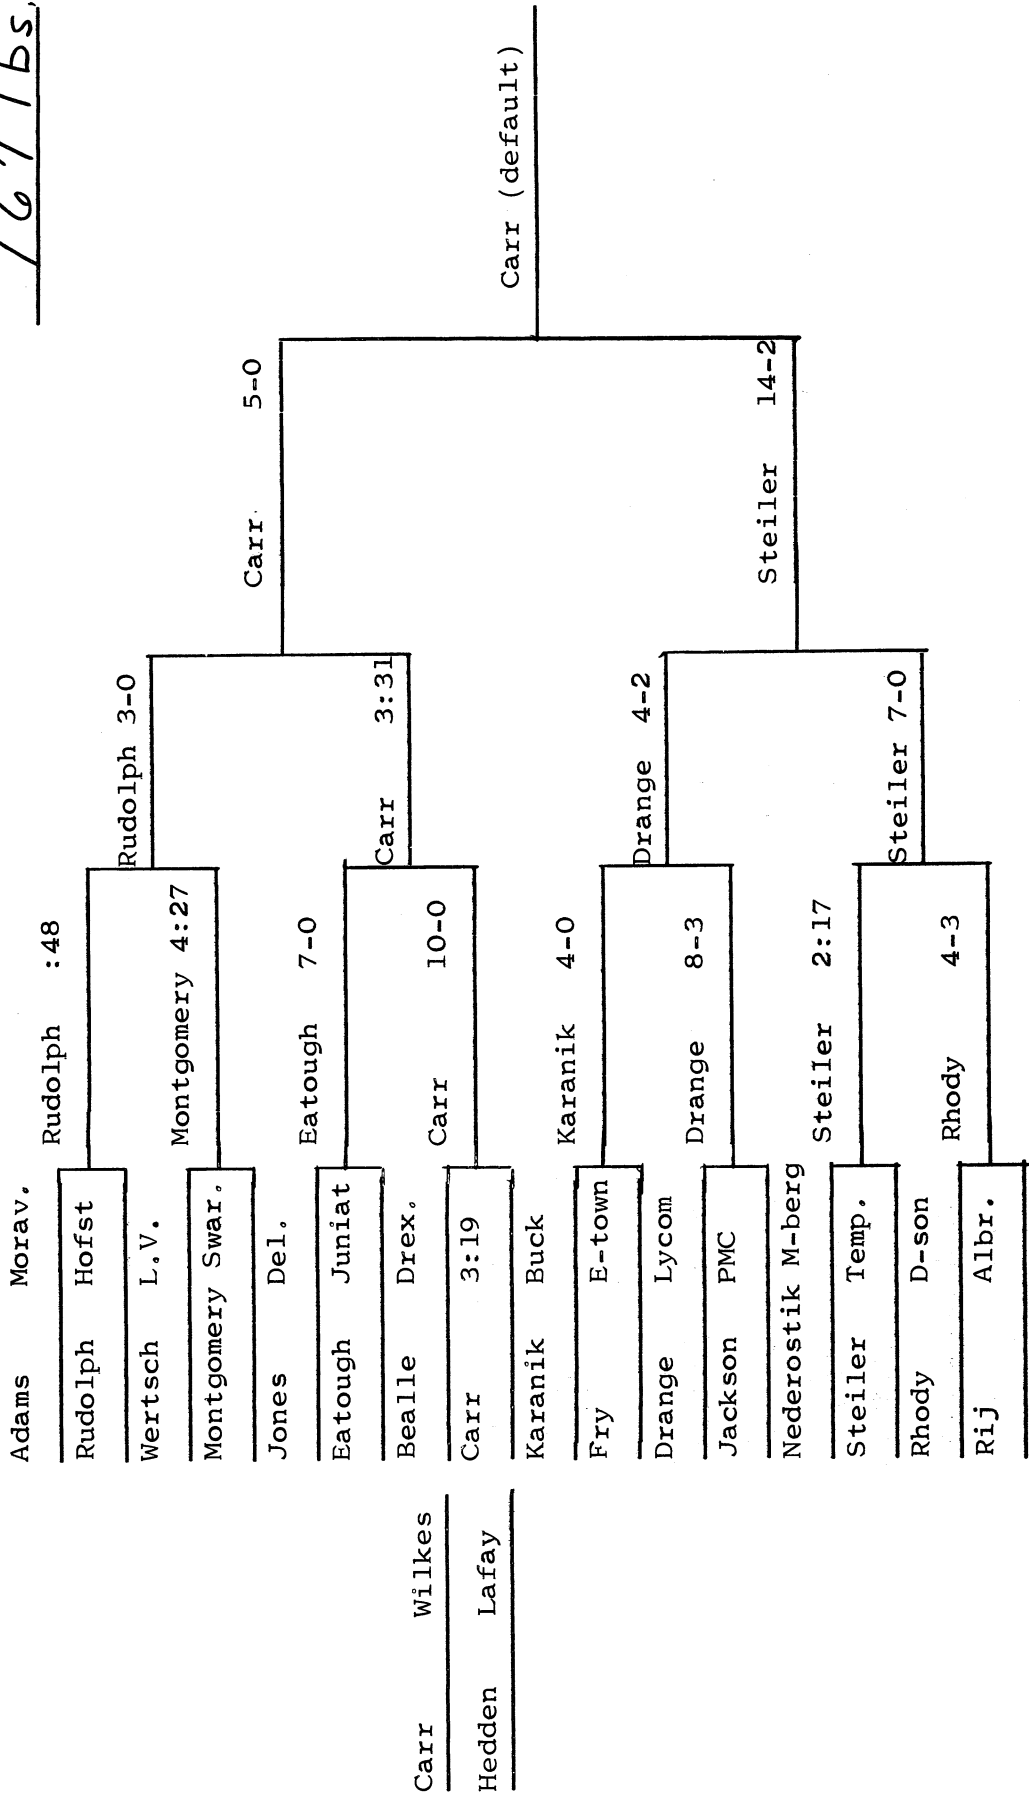

Most Valuable Wrestler - Joe Bavaro, Gettysburg

1231bs.

137 lbs.

157 lbs.

1671bs.

177 lbs.

Fortin	Lycom	Fortin	5-4	Mucka	4-0	Little	7-2	Horst	7-1
Vigne	Lafay	Mucka	5-1	Little	8:49				
Mucka	Morav	Feigles	7-0	Horst	6-5				
Benner	PMC	Little	6-0	Piper	5-3				
Feigles	Juniat	Yunninger	6:18	Horst	13-4				
Beck	Drexel	Horst	Albrig	Enos	6-2				
Little	Temple	Andrews	G-burg	Enos	6-2				
Yunninger	E-town	Piper	Muhlen	Olexy	5-1				
Jacobson	Swarth	Calodonato	Delaw	Olexy	5-1				
		Rhile	Ursin	Olexy	6-2				
		Enos	Buckn	Olexy	6-2				
		Waight	D-son						
		Olexy	Wilkes						

Heavyweight

Miller	Morav	Miller	3-0			
Sorber	Wilkes			Miller	4-0	
Mercer	Lafay	Walz	8:55			
Walz	D-ware					Biolsi 13-2
Egresitz	G-burg	Biolsi	7:40			
Biolsi	Muhlen			Biolsi	7-1	
Jeffares	Hofst	Jeffares	7:38			
Godonis	Drexel					
Abetz	Lycom	Stanton	4:23			
Stanton	B-nell			Speers	7-2	
Speers	Temp.	Speers	6:20			
Costopolis	D-son					Speers 5-1
Schnelling	Swarth	Schnelling	4:15			
Kohier	E-town					
Ruble	Junia	Ruble	(bye)			Ruble 2:26
Bye						
						Speers 4-0