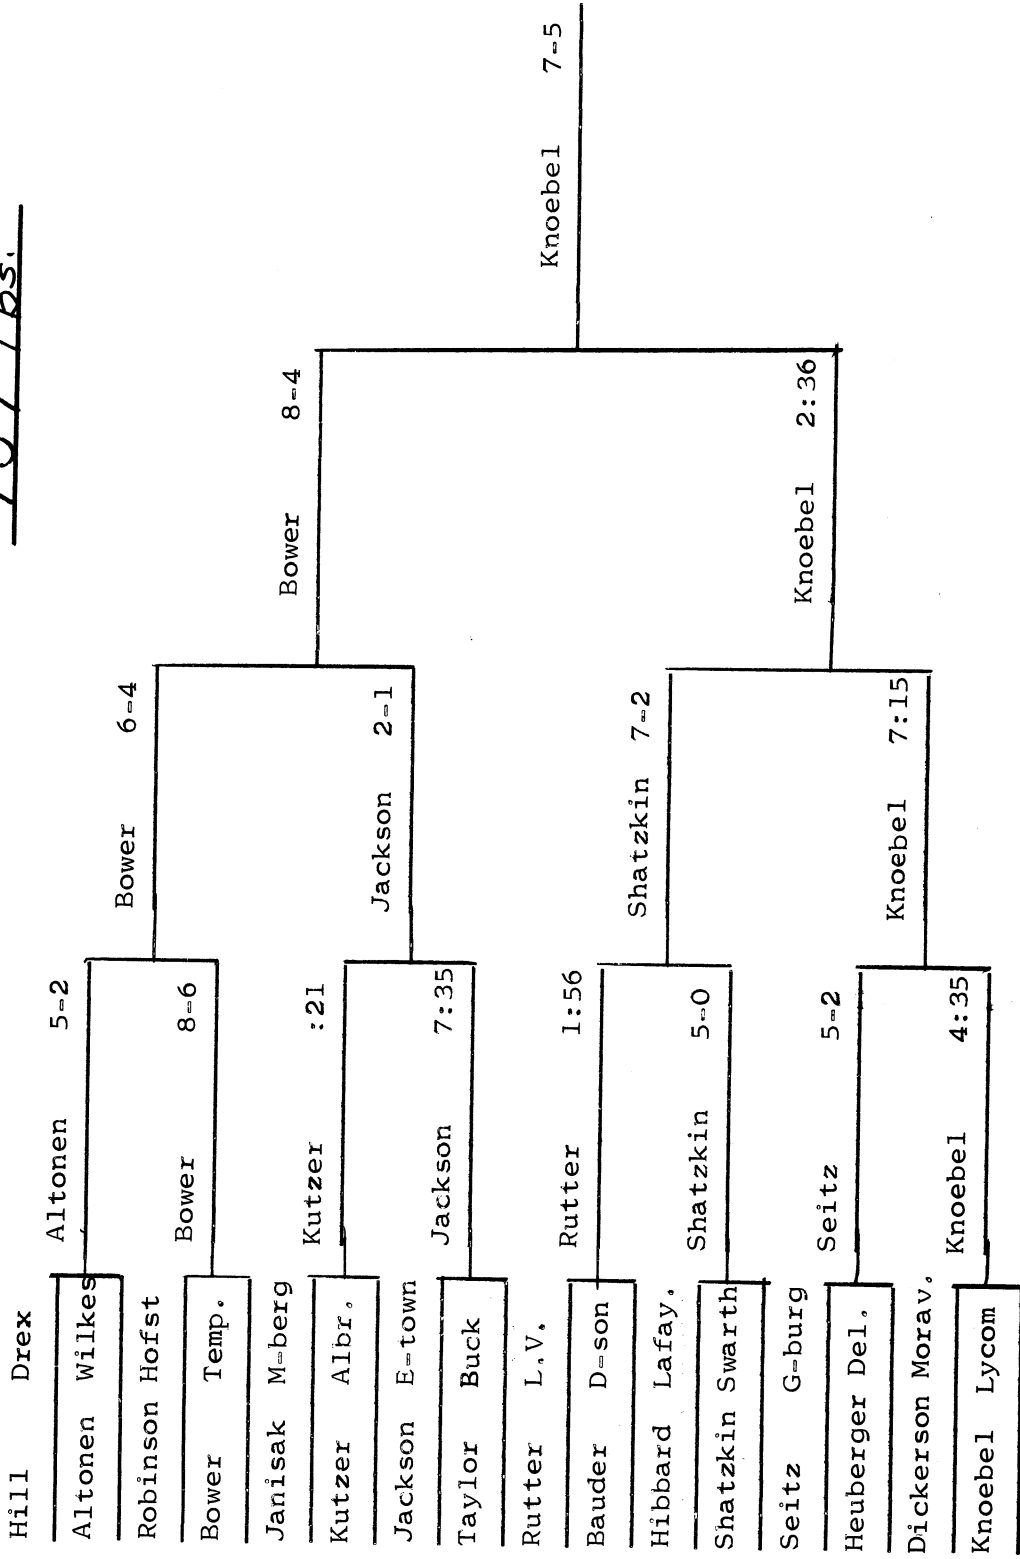

MIDDLE ATLANTIC CONFERENCE
WRESTLING CHAMPIONSHIPS

1965

Final Team Standings

TEMPLE	79
LYCOMING	53
WILKES	49
GETTYSBURG	30
MORAVIAN	24
HOFSTRA	23
DELAWARE	16
ALBRIGHT	15
LEBANON VALLEY	15
MUHLENBERG	15
ELIZABETHTOWN	11
BUCKNELL	10
SWARTHMORE	9
LAFAYETTE	8
DICKINSON	7
DREXEL	6
JUNIATA	4
URSINUS	2
P.M.C.	0

Most Valuable Wrestler - Joe Bavaro, Gettysburg

1231bs.

137 lbs.

157 lbs.

1671bs.

177 lbs.

Fortin	Lycom	Fortin	5-4	Mucka	4-0	Little	7-2	Horst	7-1
Vigne	Lafay	Mucka	5-1	Little	8:49				
Mucka	Morav	Feigles	7-0	Horst	6-5				
Benner	PMC	Little	6-0	Piper	5-3				
Feigles	Juniat	Yunninger	6:18	Horst	13-4				
Beck	Drexel	Horst	Albrig	Enos	6-2				
Little	Temple	Andrews	G-burg	Enos	6-2				
Yunninger	E-town	Piper	Muhlen	Olexy	5-1				
Jacobson	Swarth	Calodonato	Delaw	Olexy	5-1				
		Rhile	Ursin	Olexy	6-2				
		Enos	Buckn	Olexy	6-2				
		Waight	D-son						
		Olexy	Wilkes						