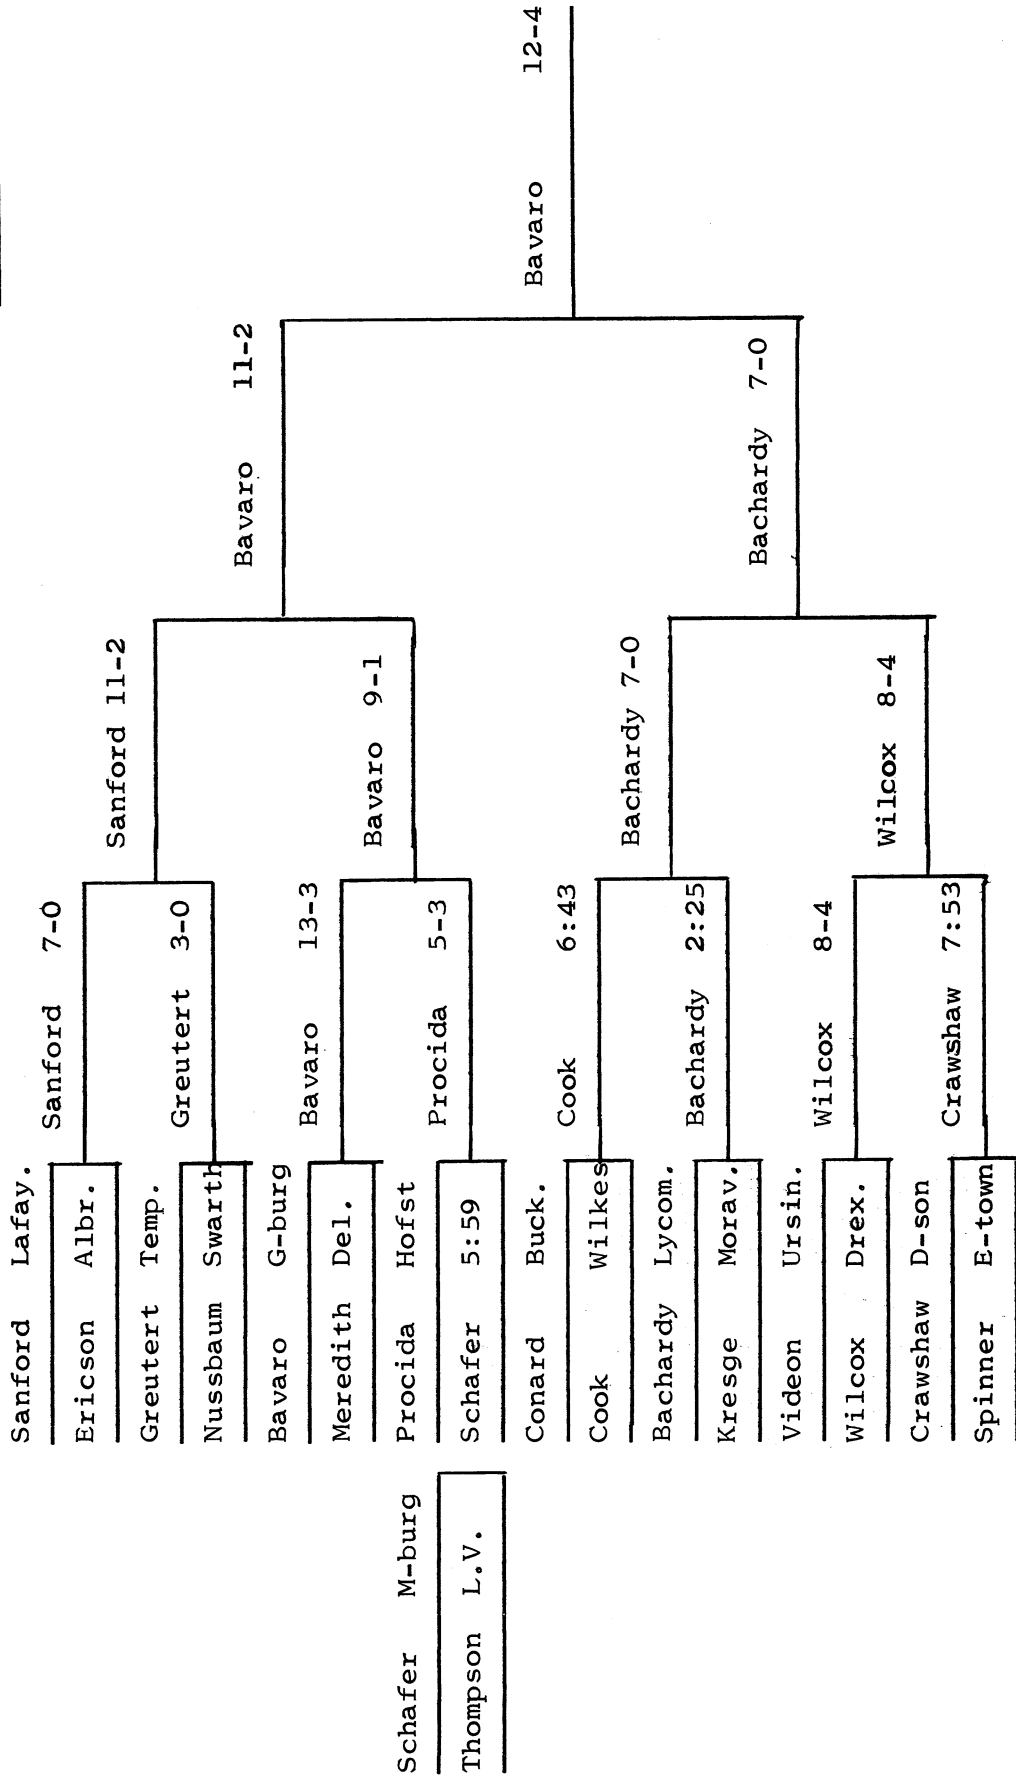

MIDDLE ATLANTIC CONFERENCE
WRESTLING CHAMPIONSHIPS

1965

Final Team Standings

TEMPLE	79
LYCOMING	53
WILKES	49
GETTYSBURG	30
MORAVIAN	24
HOFSTRA	23
DELAWARE	16
ALBRIGHT	15
LEBANON VALLEY	15
MUHLENBERG	15
ELIZABETHTOWN	11
BUCKNELL	10
SWARTHMORE	9
LAFAYETTE	8
DICKINSON	7
DREXEL	6
JUNIATA	4
URSINUS	2
P.M.C.	0

Most Valuable Wrestler - Joe Bavaro, Gettysburg

1231bs.

137 lbs.

157 lbs.

1671bs.

177 lbs.

Fortin	Lycom	Fortin	5-4	Mucka	4-0	Little	7-2	Horst	7-1
Vigne	Lafay	Mucka	5-1	Little	8:49				
Mucka	Morav	Feigles	7-0	Horst	6-5				
Benner	PMC	Little	6-0	Piper	5-3				
Feigles	Juniat	Yunninger	6:18	Horst	13-4				
Beck	Drexel	Horst	Albrig	Enos	6-2				
Little	Temple	Andrews	G-burg	Enos	6-2				
Yunninger	E-town	Piper	Muhlen	Olexy	5-1				
Jacobson	Swarth	Calodonato	Delaw	Olexy	5-1				
		Rhile	Ursin	Olexy	6-2				
		Enos	Buckn	Olexy	6-2				
		Waight	D-son						
		Olexy	Wilkes						

Heavyweight

Miller	Morav	Miller	3-0			
Sorber	Wilkes			Miller	4-0	
Mercer	Lafay	Walz	8:55			
Walz	D-ware					Biolsi 13-2
Egresitz	G-burg	Biolsi	7:40			
Biolsi	Muhlen			Biolsi	7-1	
Jeffares	Hofst	Jeffares	7:38			
Godonis	Drexel					
Abetz	Lycom	Stanton	4:23			
Stanton	B-nell			Speers	7-2	
Speers	Temp.	Speers	6:20			
Costopolis	D-son					Speers 5-1
Schnelling	Swarth	Schnelling	4:15			
Kohier	E-town					
Ruble	Junia	Ruble	(bye)			Ruble 2:26
Bye						
						Speers 4-0