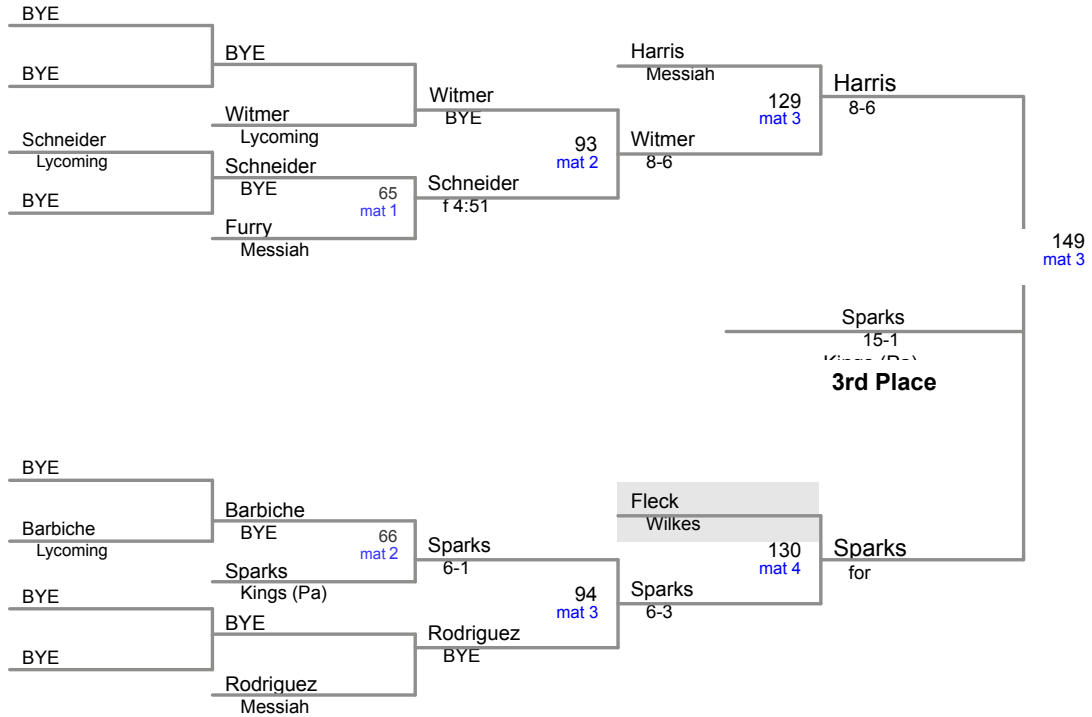

## TEAM RESULTS

1. Delaware Valley (125.5)
2. Messiah (124)
3. Wilkes (73)
4. Lycoming (58.5)
5. King's (21.5)

2015 MAC Championships  
2015 MAC

**125 Lbs**

2015 MAC Championships  
2015 MAC

**133 Lbs**

2015 MAC Championships  
2015 MAC