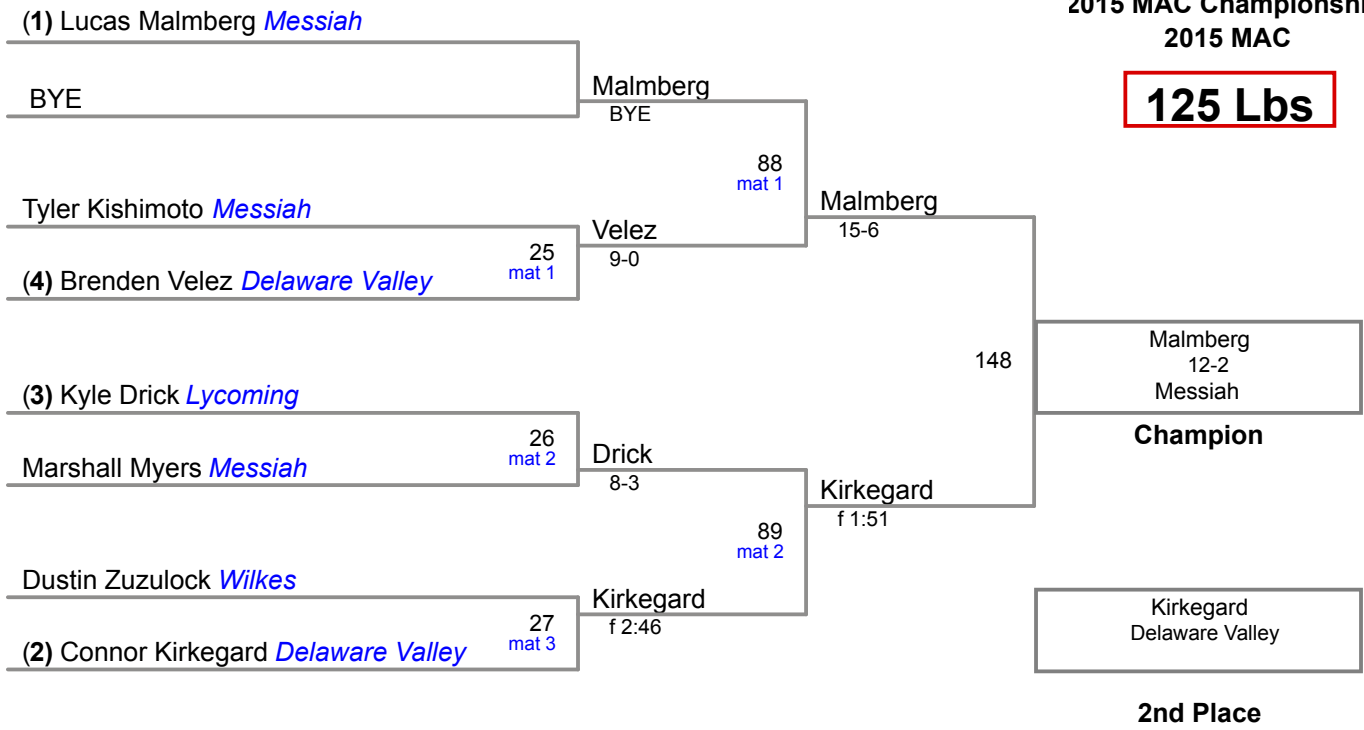

## TEAM RESULTS

1. Delaware Valley (125.5)
2. Messiah (124)
3. Wilkes (73)
4. Lycoming (58.5)
5. King's (21.5)

2015 MAC Championships  
2015 MAC

**125 Lbs**

2015 MAC Championships  
2015 MAC

**133 Lbs**

2015 MAC Championships  
2015 MAC