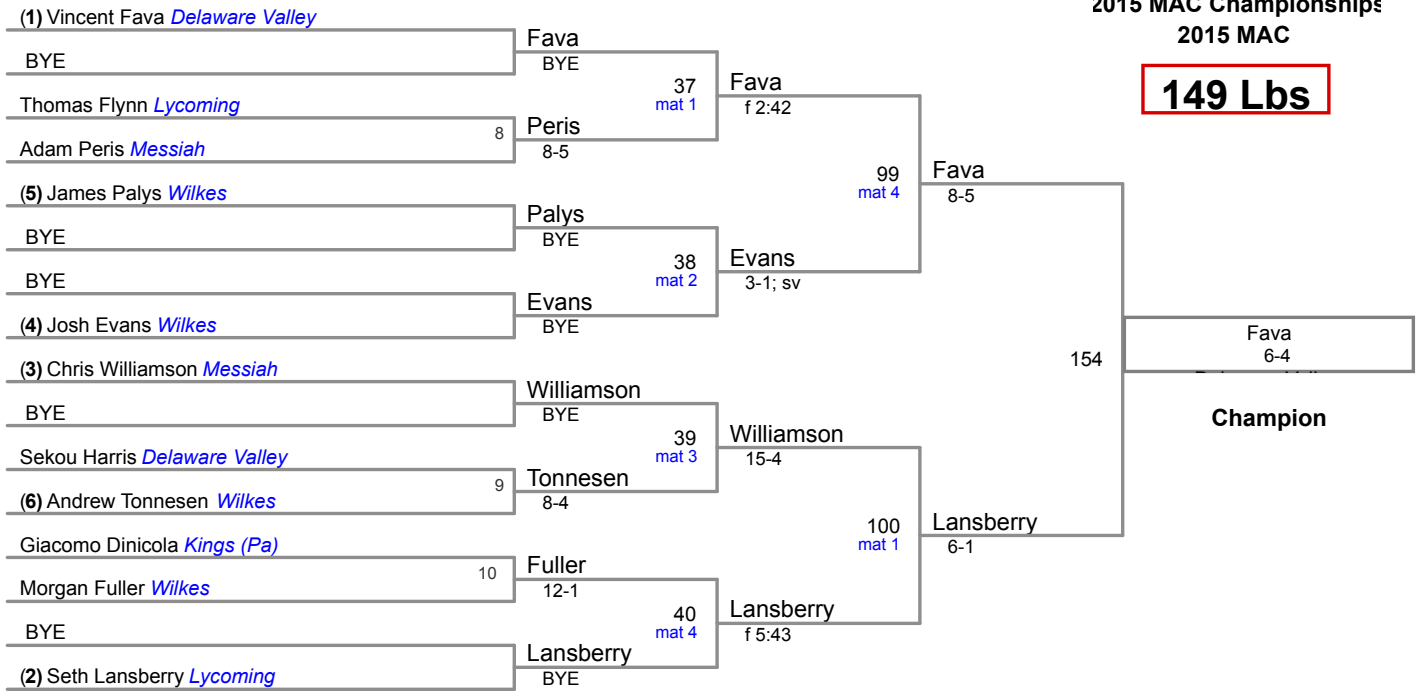

## TEAM RESULTS

1. Delaware Valley (125.5)
2. Messiah (124)
3. Wilkes (73)
4. Lycoming (58.5)
5. King's (21.5)

2015 MAC Championships  
2015 MAC

**125 Lbs**

2015 MAC Championships  
2015 MAC

**133 Lbs**

2015 MAC Championships  
2015 MAC

**141 Lbs**

2015 MAC Championships  
2015 MAC

**149 Lbs**

2015 MAC Championships  
2015 MAC

**157 Lbs**

2015 MAC Championships  
2015 MAC

**165 Lbs**

2015 MAC Championships  
2015 MAC