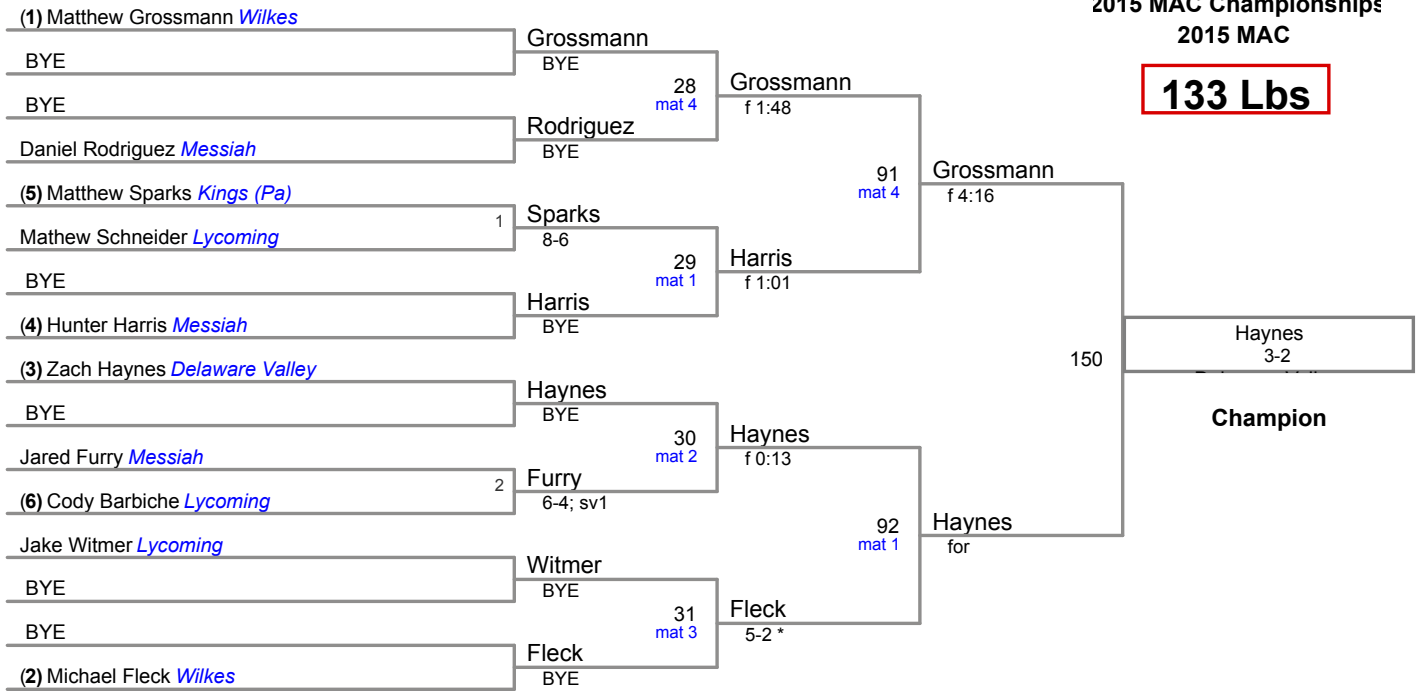

## TEAM RESULTS

1. Delaware Valley (125.5)
2. Messiah (124)
3. Wilkes (73)
4. Lycoming (58.5)
5. King's (21.5)

2015 MAC Championships  
2015 MAC

**125 Lbs**

2015 MAC Championships  
2015 MAC

**133 Lbs**

2015 MAC Championships  
2015 MAC

**141 Lbs**

2015 MAC Championships  
2015 MAC

**149 Lbs**

2015 MAC Championships  
2015 MAC

**157 Lbs**

2015 MAC Championships  
2015 MAC

**165 Lbs**

2015 MAC Championships  
2015 MAC

**174 Lbs**

2015 MAC Championships  
2015 MAC

**184 Lbs**

2015 MAC Championships  
2015 MAC

**197 Lbs**

2015 MAC Championships  
2015 MAC

**285 Lbs**