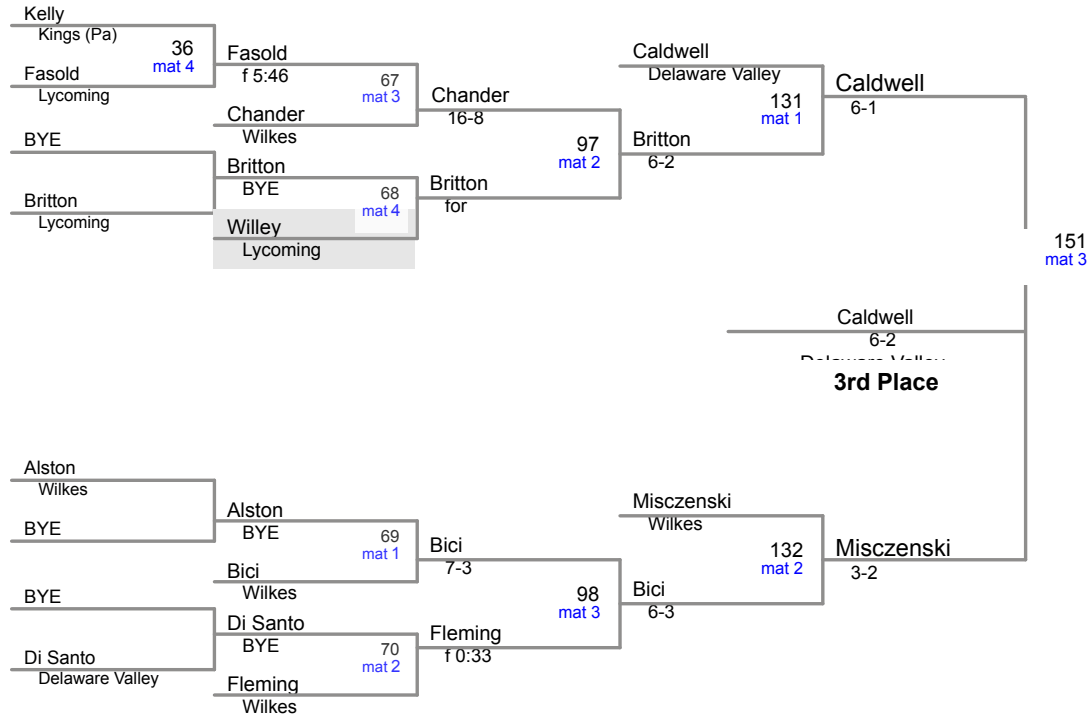

## TEAM RESULTS

1. Delaware Valley (125.5)
2. Messiah (124)
3. Wilkes (73)
4. Lycoming (58.5)
5. King's (21.5)

2015 MAC Championships  
2015 MAC

**125 Lbs**

2015 MAC Championships  
2015 MAC

**133 Lbs**

2015 MAC Championships  
2015 MAC

**141 Lbs**

2015 MAC Championships  
2015 MAC

**149 Lbs**

2015 MAC Championships  
2015 MAC

**157 Lbs**

2015 MAC Championships  
2015 MAC

**165 Lbs**

2015 MAC Championships  
2015 MAC

**174 Lbs**

2015 MAC Championships  
2015 MAC

**184 Lbs**

2015 MAC Championships  
2015 MAC

**197 Lbs**

2015 MAC Championships  
2015 MAC

**285 Lbs**