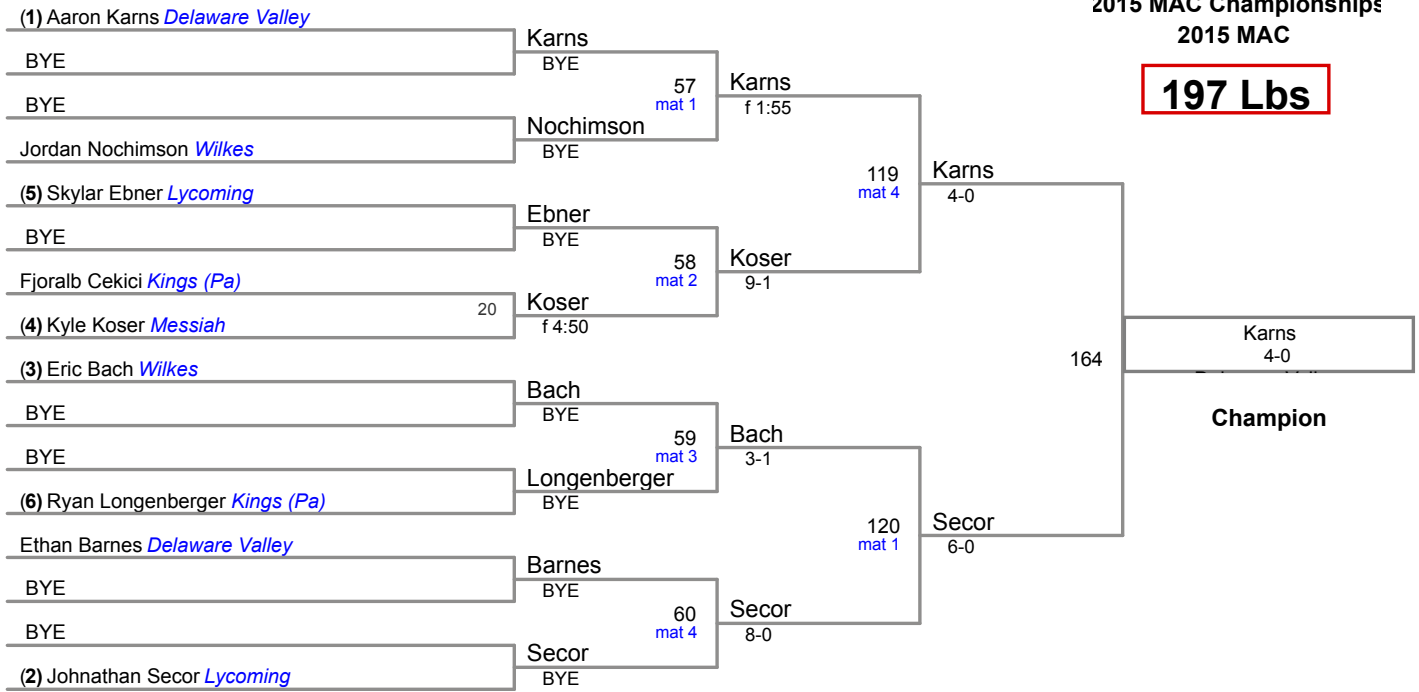

**174 Lbs**

2015 MAC Championships  
2015 MAC

**184 Lbs**

2015 MAC Championships  
2015 MAC

**197 Lbs**

2015 MAC Championships  
2015 MAC

**285 Lbs**