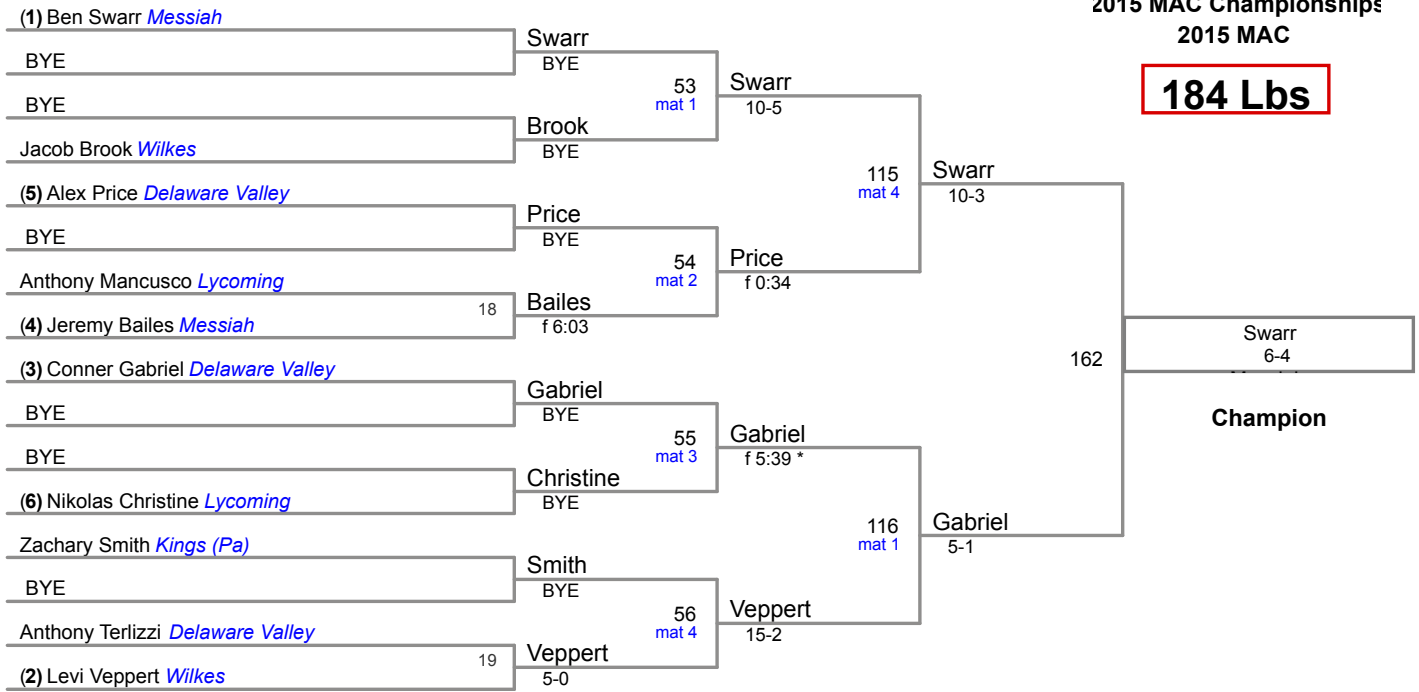

**141 Lbs**

2015 MAC Championships  
2015 MAC

**149 Lbs**

2015 MAC Championships  
2015 MAC

**157 Lbs**

2015 MAC Championships  
2015 MAC

**165 Lbs**

2015 MAC Championships  
2015 MAC

**174 Lbs**

2015 MAC Championships  
2015 MAC

**184 Lbs**

2015 MAC Championships  
2015 MAC

**197 Lbs**

2015 MAC Championships  
2015 MAC

**285 Lbs**