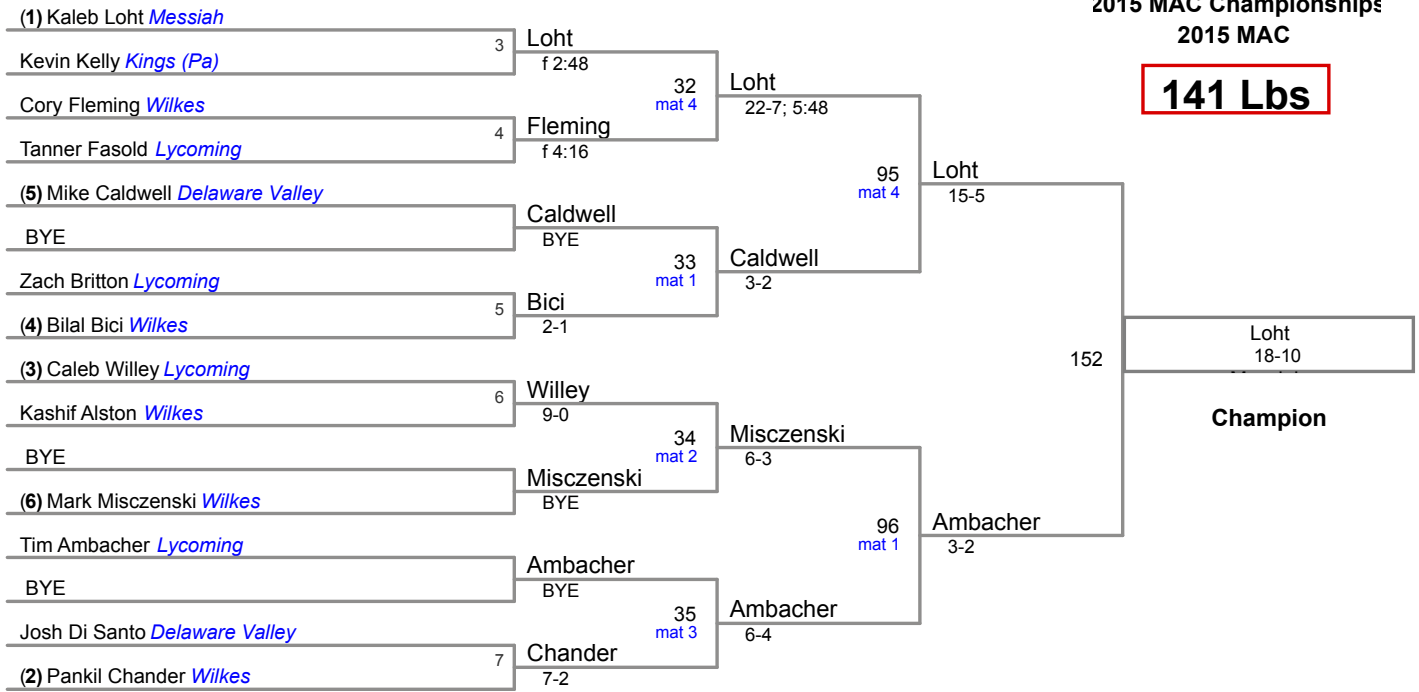

## TEAM RESULTS

1. Delaware Valley (125.5)
2. Messiah (124)
3. Wilkes (73)
4. Lycoming (58.5)
5. King's (21.5)

2015 MAC Championships  
2015 MAC

**125 Lbs**

2015 MAC Championships  
2015 MAC

**133 Lbs**

2015 MAC Championships  
2015 MAC

**141 Lbs**

2015 MAC Championships  
2015 MAC

**149 Lbs**

2015 MAC Championships  
2015 MAC

**157 Lbs**

2015 MAC Championships  
2015 MAC

**165 Lbs**

2015 MAC Championships  
2015 MAC