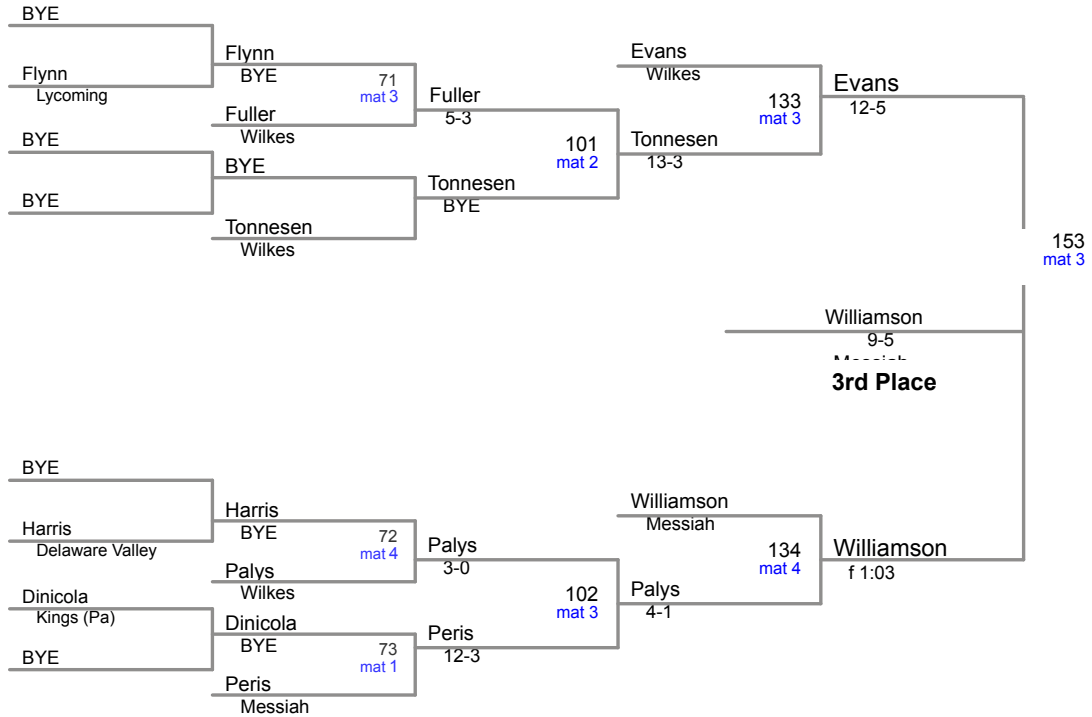

2015 MAC Championships
2015 MAC

149 Lbs