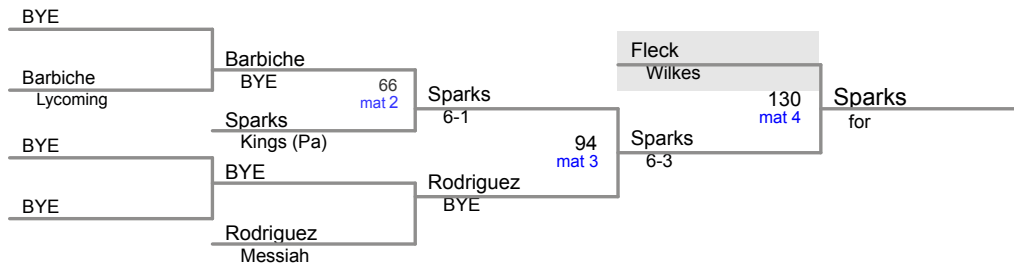

## TEAM RESULTS

1. Delaware Valley (125.5)
2. Messiah (124)
3. Wilkes (73)
4. Lycoming (58.5)
5. King's (21.5)

2015 MAC Championships  
2015 MAC

**125 Lbs**

2015 MAC Championships  
2015 MAC

**133 Lbs**

2015 MAC Championships  
2015 MAC

**141 Lbs**

2015 MAC Championships  
2015 MAC

**149 Lbs**

2015 MAC Championships  
2015 MAC

**157 Lbs**

2015 MAC Championships  
2015 MAC

**165 Lbs**

2015 MAC Championships  
2015 MAC